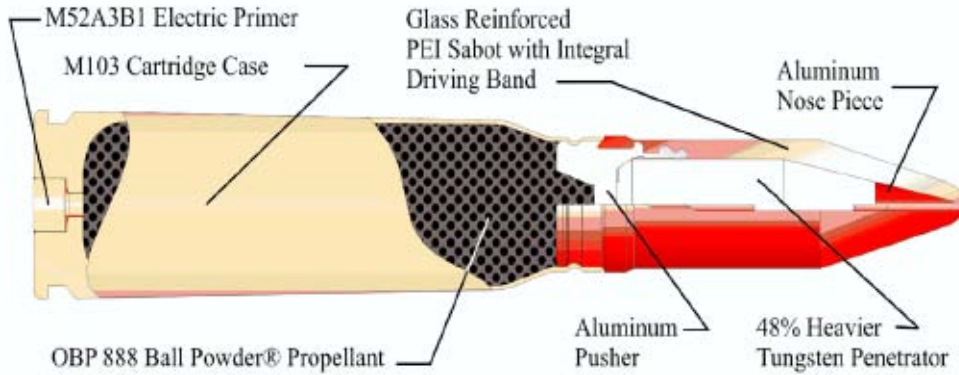

20MM MK244 MOD 0 APDS

ENHANCED LETHALITY CARTRIDGE (ELC)

The 20mm Enhanced Lethality Cartridge with Compacted Ball Powder® Propellant gives the MK15 Block 1B system full effectiveness against:

Fast Attack Boats

Improvements as Compared with MK149

Mk244 projectile dispersion is 40% less than Mk149. Producing lower Circular Error Probable (C.E.P.) with increased probability of hit against:

- Anti-ship missiles
- Low flying aircraft
- Fast attack boats
- Personal water craft

200 YARD TARGET

The Mk244 has a 48% heavier penetrator. The increased penetrator mass coupled with improved ballistic efficiency produces higher kinetic energy on target.

Increased Kinetic Energy + Reduced C.E.P. = Increased Probability of Kill P_K