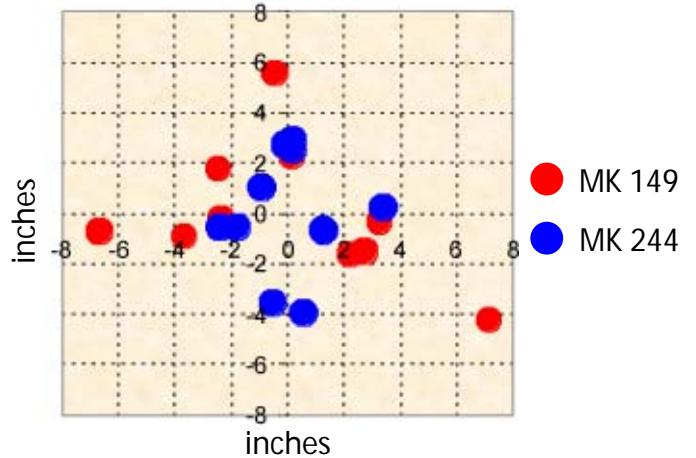

20MM Mk244 Mod 0 Enhanced Lethality APDS

Improvements as Compared with MK149

Mk244 projectile dispersion is 40% less than Mk149. Producing lower Circular Error Probable (C.E.P.) with increased probability of hit against:

- Anti-ship missiles
- Low flying aircraft
- Fast attack boats
- Personal water craft

The Mk244 has a 48% heavier penetrator. The increased penetrator mass coupled with improved ballistic efficiency produces higher kinetic energy on target.

Increased Kinetic Energy + Reduced C.E.P. = Increased Probability of Kill P_K

GENERAL DYNAMICS
Ordnance and Tactical Systems