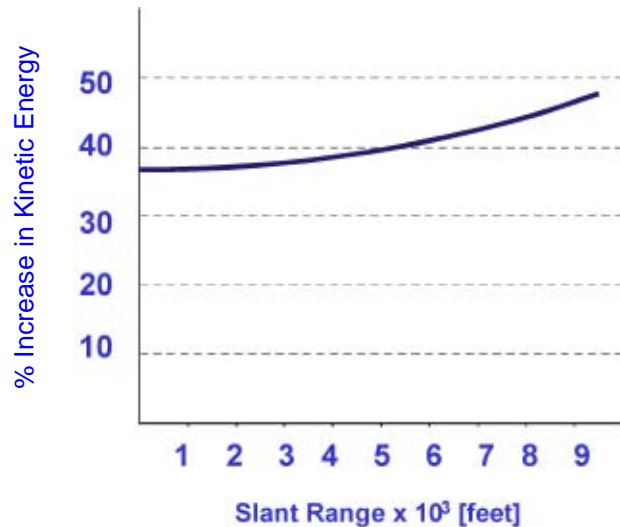

Improvements as Compared with MK149

Mk244 projectile dispersion is 40% less than Mk149. Producing lower Circular Error Probable (C.E.P.) with increased probability of hit against:

- Anti-ship missiles
- Low flying aircraft
- Fast attack boats
- Personal water craft

200 YARD TARGET

The Mk244 has a 48% heavier penetrator. The increased penetrator mass coupled with improved ballistic efficiency produces higher kinetic energy on target.

Increased Kinetic Energy + Reduced C.E.P. = Increased Probability of Kill P_K