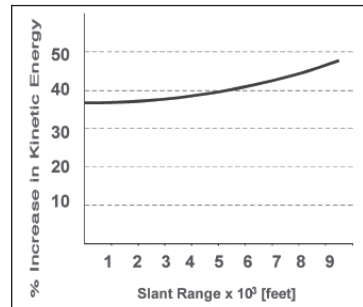

- **Fast Attack Boats**
- **Anti-Ship Missiles**
- **Helicopters**
- **Small Water Craft**
- **Low Flying Planes**

20MM MK244 MOD 0 APDS

Enhanced Lethality Cartridge - ELC

Improvements as Compared with MK149

The Mk244 projectile dispersion is 40% less than Mk149. Producing lower Circular Error Probable (C.E.P.) with increased probability of hit.

The Mk244 has a 48% heavier penetrator. The increased penetrator mass coupled with improved ballistic efficiency produces higher kinetic energy on target.