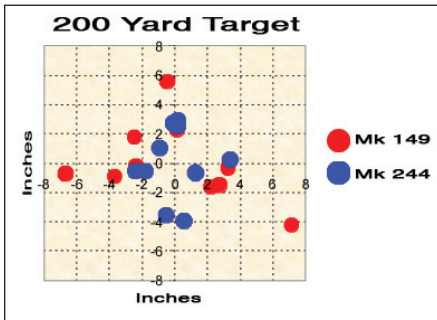

GENERAL DYNAMICS
Ordnance and Tactical Systems