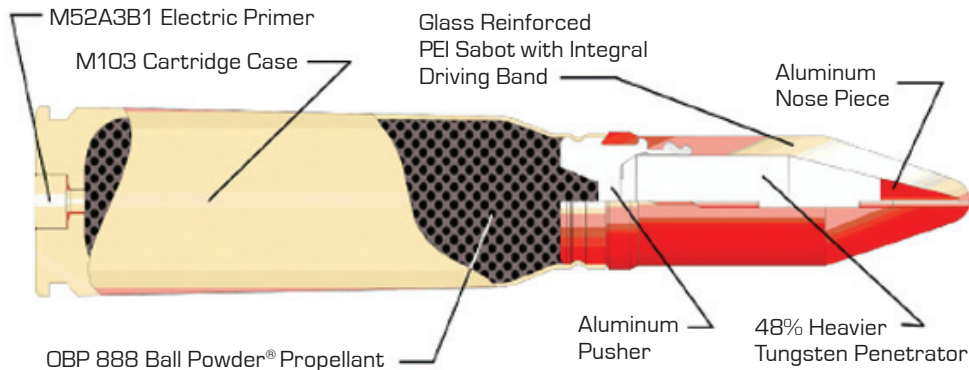

20MM MK244 MOD 0 APDS

Enhanced Lethality Cartridge - ELC

General Dynamics Ordnance and Tactical Systems 20mm Enhanced Lethality Cartridge (ELC) with Compacted Ball Powder® Propellant gives the MK15 Block 1B system full effectiveness against:

- **Fast Attack Boats**
- **Anti-Ship Missiles**
- **Helicopters**
- **Small Water Craft**
- **Low Flying Planes**

20MM MK244 MOD 0 APDS

Enhanced Lethality Cartridge - ELC

Improvements as Compared with MK149

The Mk244 projectile dispersion is 40% less than Mk149. Producing lower Circular Error Probable (C.E.P.) with increased probability of hit.

The Mk244 has a 48% heavier penetrator. The increased penetrator mass coupled with improved ballistic efficiency produces higher kinetic energy on target.