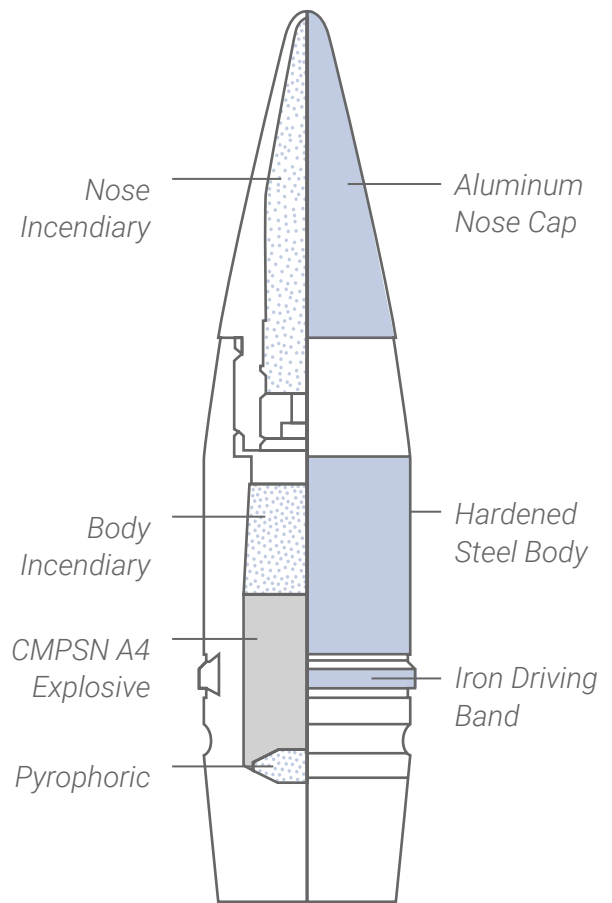

- » Fully interoperable with all 20mm x 102 gun systems and support handling equipment including the M61, M197 and XM301
- » Type classified and fielded in the F-15, F-16, F/A-18, and AH-1; available for the Cobra Helicopter
- » Improved effectiveness offered at a price comparable to the M50 series
- » Provides broad target spectrum capability by combining light-armor and high-explosive features into a single cartridge

PGU-27A/B TP

PGU-30A/B TP-T

PGU-28A/B SAPHEI

OVERWHELMING IMPROVEMENT IN EXTERIOR BALLISTICS

PGU-28A/B SAPHEI

ADVANTAGES

- » The improved A/B version incorporates features that reduce the overall operating pressure and increase the reliability of the gun system
- » Low drag, short time-of-flight
- » Increased velocity and kinetic energy on target
- » Optimum projectile design for enhanced performance and increased lethality on target

- » Delay function combined with larger, more lethal fragments
- » Demonstrated reliability of function at range

The PGU-28A/B utilizes basic multi-purpose technology with enhanced and optimized ballistics to offer substantial improvements in effectiveness over the outdated 20mm M50 series ammunition.