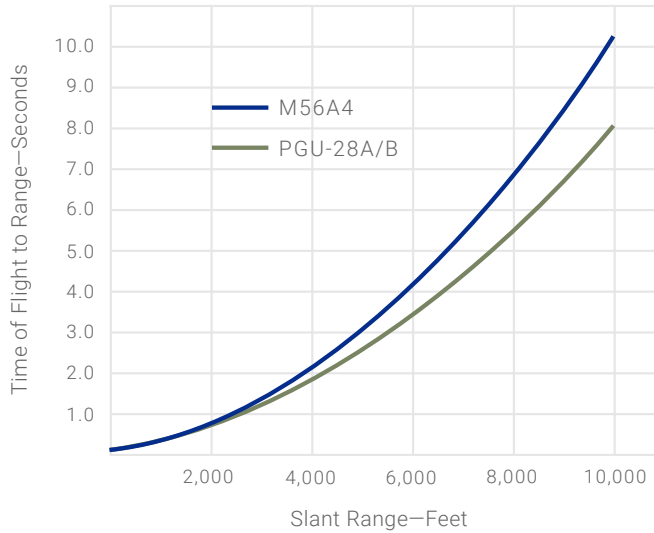

PGU-27A/B TP

PGU-30A/B TP-T

PGU-28A/B SAPHEI

OVERWHELMING IMPROVEMENT IN EXTERIOR BALLISTICS

PGU-28A/B SAPHEI

ADVANTAGES

- » The improved A/B version incorporates features that reduce the overall operating pressure and increase the reliability of the gun system
- » Low drag, short time-of-flight
- » Increased velocity and kinetic energy on target
- » Optimum projectile design for enhanced performance and increased lethality on target